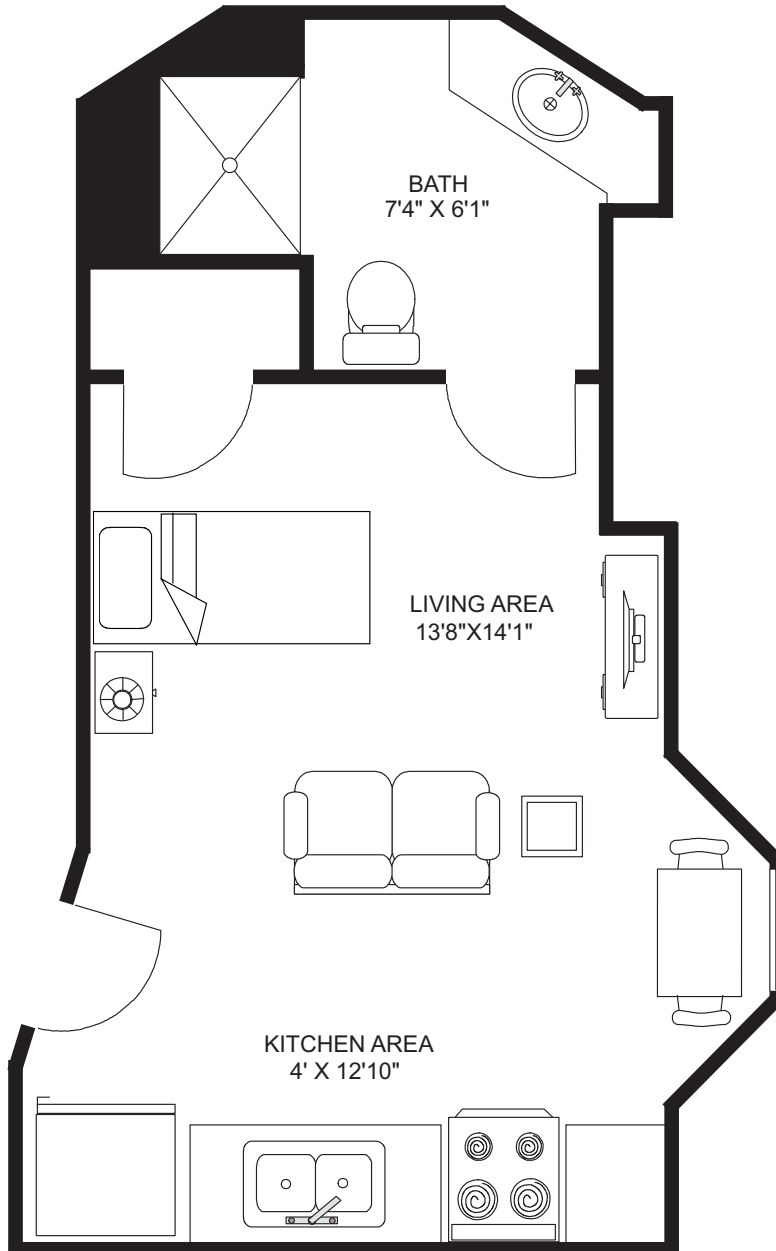

Gold Key Apartments

Furniture shown for scale. Does not represent furniture in the apartment.

THE BLIED BUILDING AT 141 W. GILMAN ST
STUDIO, ONE BATH · 450 SQUARE FEET

Phone: 608.255.7100 • Fax: 608.255.4278 • www.SteveBrownApts.com

All measurements are approximate and individual units will vary.